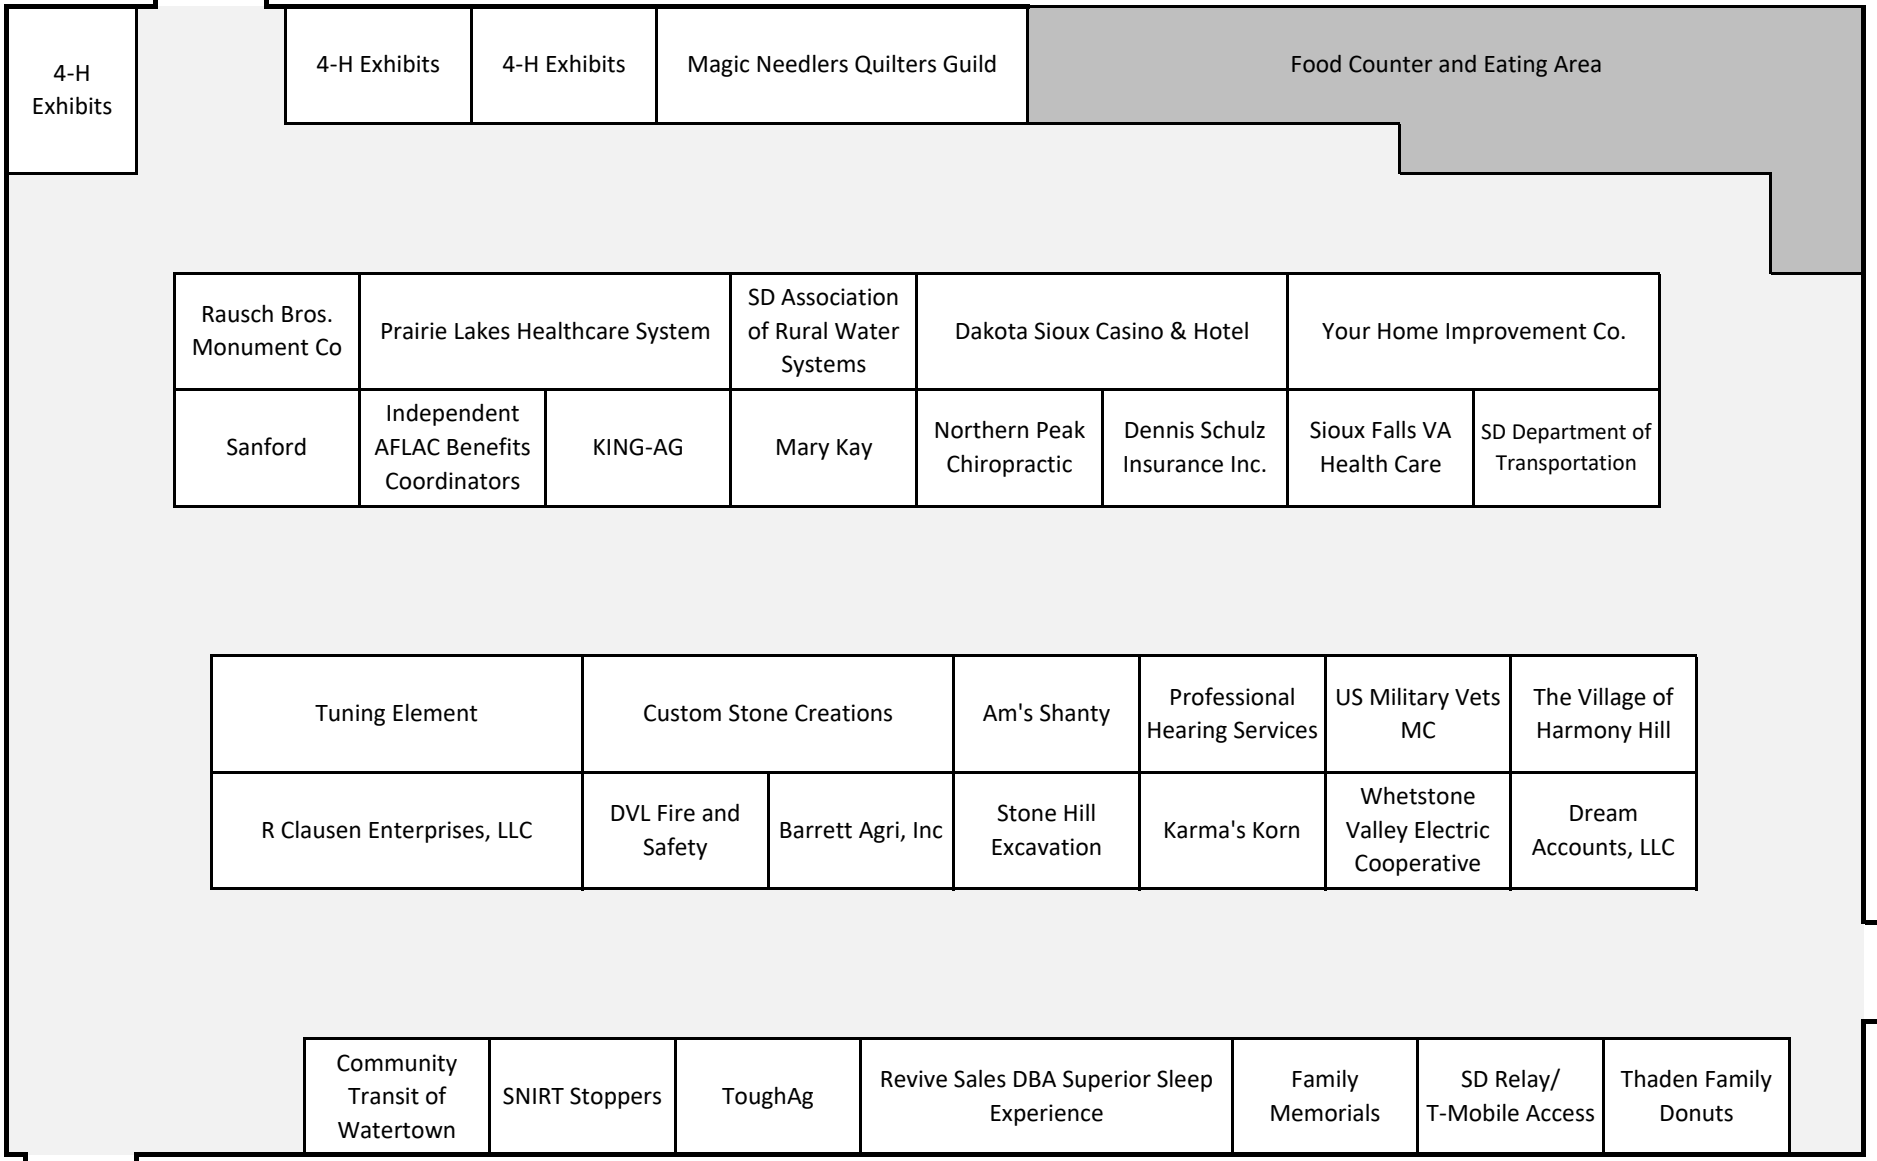

FIELDHOUSE

HALL

ECHO

EXPO I

Lake Area Technical Institute	Lake Area Technical College	Kemink Land Company	Midstate Agronomy	GCC Ready Mix	Commstock Investments	Channel Seed	Cody Krause Construction	Koehn Marketing, Inc.	Phipps Detailing & Ceramic Coating	Agri Partners Inc.
Mustang Seeds	Castlewood Farmers Elevator	Brandenburger Agency	MAC's Hardware		Coteau Tiling	Olsens Pest Technicians	Touchstone Energy Cooperatives	Flagpole Farm	Becks Hybrids	
Farm Credit Services of America	Meyer Insurance	AGWRX	Robertson Crop Insurance	Dacotah Bank	KXLG Radio	Applied Water Technologies	Reliabank	Lake Area Ag	Bill Speier State Farm	Modern Ag
Applied Water Technologies	SD Soybean Processors	SD Game, Fish & Parks	Popham Agronomics	Midwest Foam & Coatings	New York Life	Agri-Tech Labolt Farmers Grain	Thrivent	Witt Construction /Wick Buildings	Powerlift Hydraulic Doors	Pioneer
	MLC Construction	Peterson Farms Seed	Two Way Solutions	GK Technology Inc	Automated Waste Systems (AWS)		Dakota Ag Concepts	Glacial Lakes Energy, LLC	Precision Ag & Irrigation	
					Peterson Motors Co	Breske Crop Insurance	Legacy Financial Partners	Reaves Buildings	Active Heating	