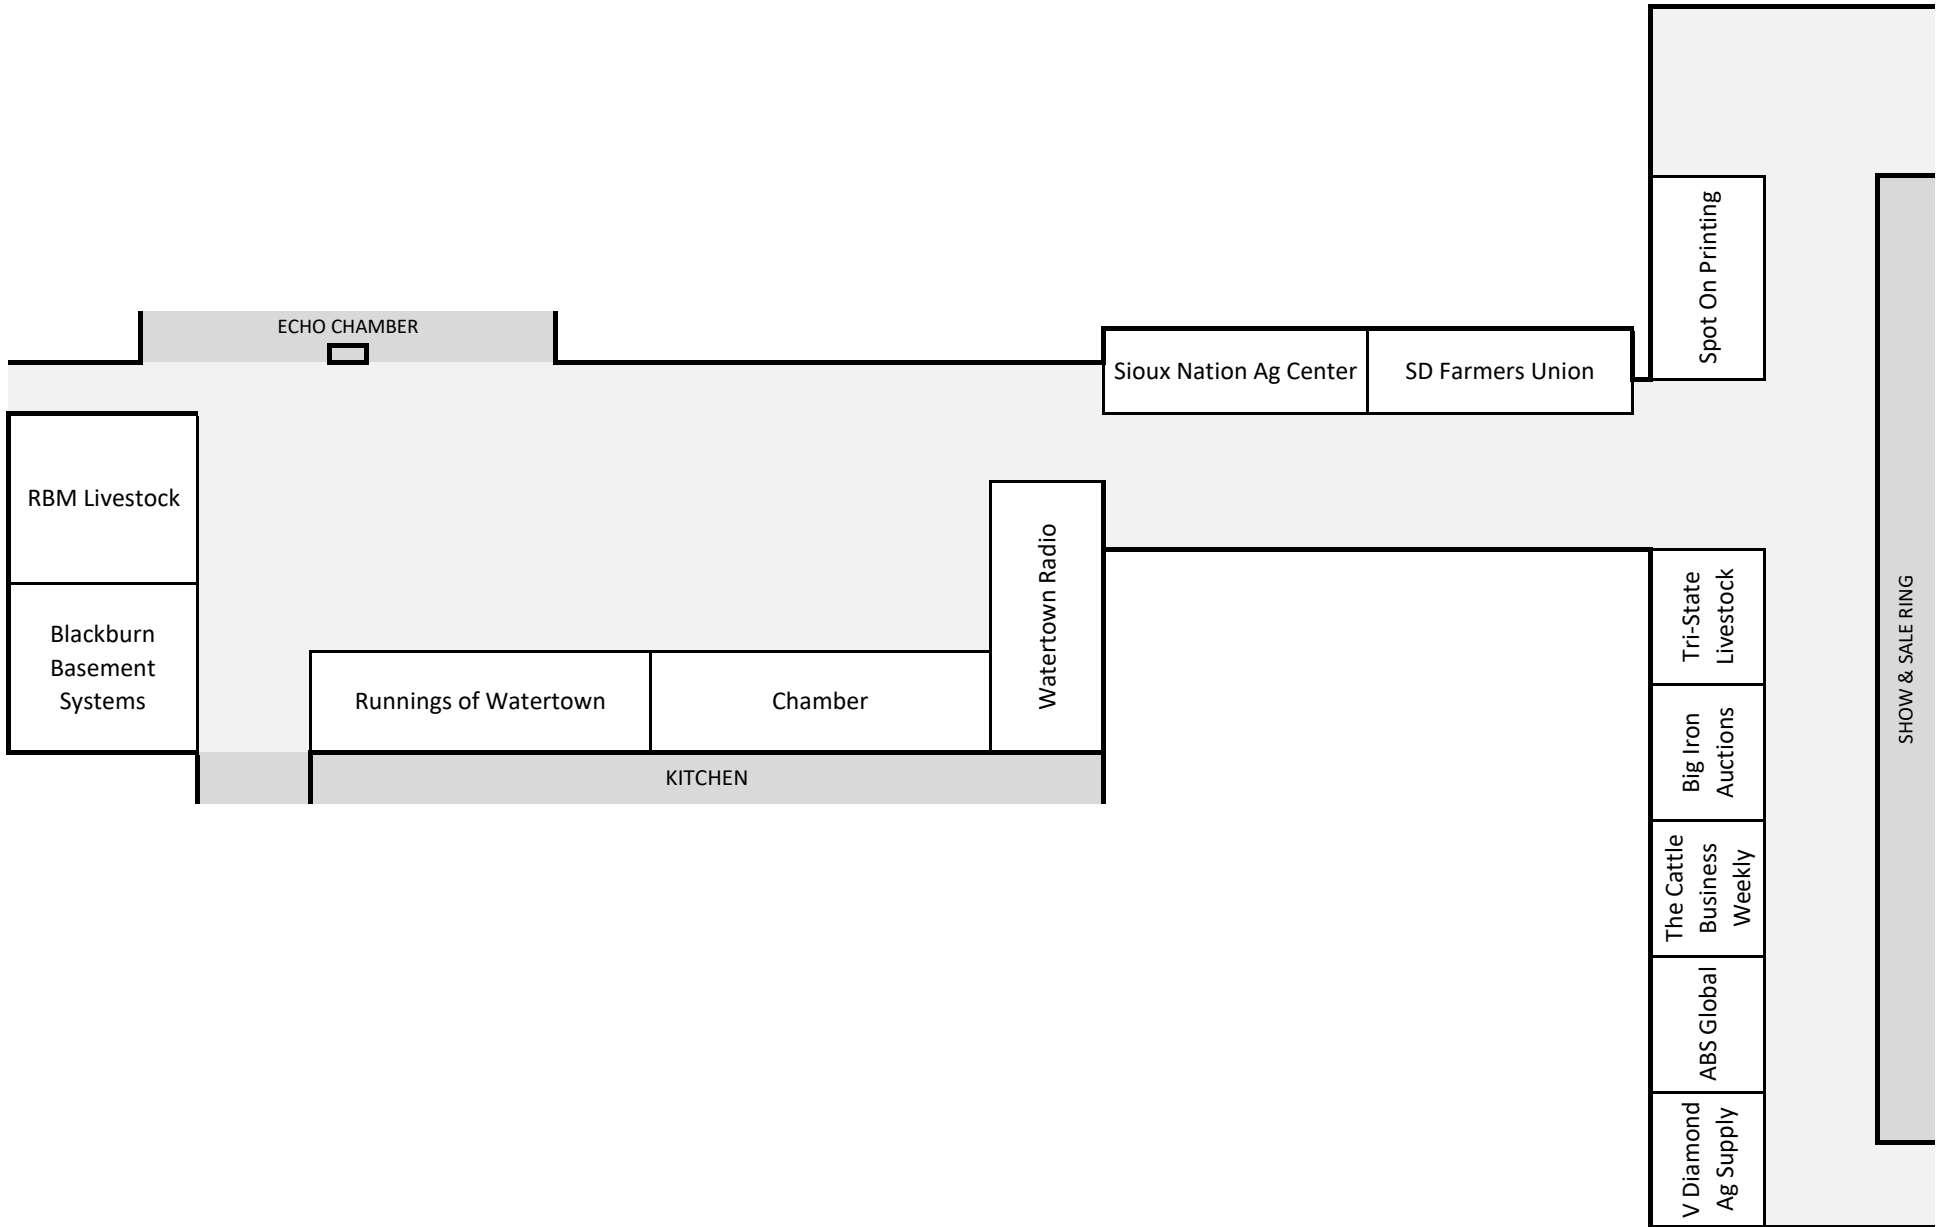

FIELDHOUSE

HALL

ECHO

EXPO I

Lake Area Technical Institute	Lake Area Technical College	Kemink Land Company	Midstate Agronomy	GCC Ready Mix	Commstock Investments	Channel Seed	Cody Krause Construction	Koehn Marketing, Inc.	Phipps Detailing & Ceramic Coating	Agri Partners Inc.
Mustang Seeds	Castlewood Farmers Elevator	Brandenburger Agency	MAC's Hardware		Coteau Tiling	Olsens Pest Technicians	Touchstone Energy Cooperatives	Flagpole Farm	Becks Hybrids	
Farm Credit Services of America	Meyer Insurance	AGWRX	Robertson Crop Insurance	Dacotah Bank	KXLG Radio	Applied Water Technologies	Reliabank	Lake Area Ag	Bill Speier State Farm	Modern Ag
Applied Water Technologies	SD Soybean Processors	SD Game, Fish & Parks	Popham Agronomics	Midwest Foam & Coatings	New York Life	Agri-Tech Labolt Farmers Grain	Thrivent	Witt Construction /Wick Buildings	Powerlift Hydraulic Doors	Pioneer
	MLC Construction	Peterson Farms Seed	Two Way Solutions	GK Technology Inc	Automated Waste Systems (AWS)		Dakota Ag Concepts	Glacial Lakes Energy, LLC	Precision Ag & Irrigation	
					Peterson Motors Co	Breske Crop Insurance	Legacy Financial Partners	Reaves Buildings	Active Heating	