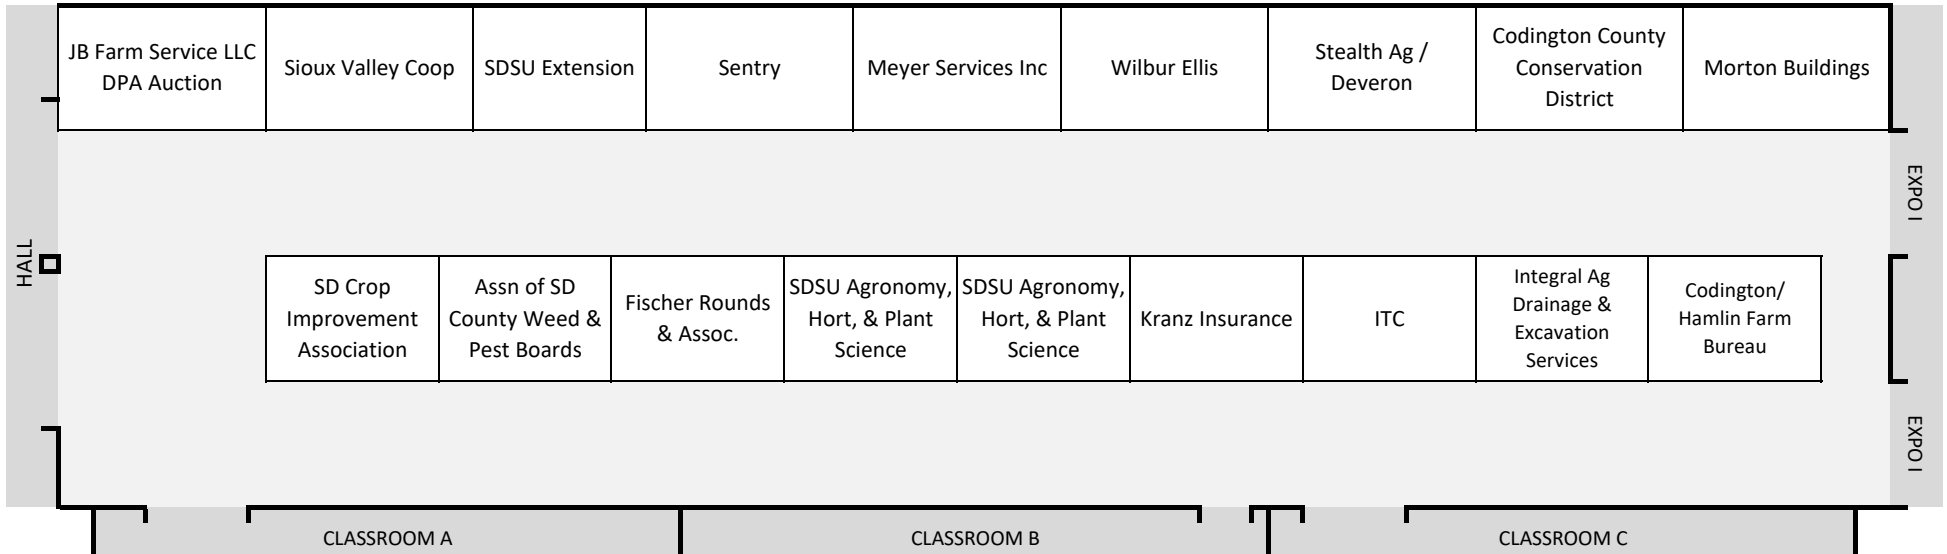

FIELDHOUSE

HALL

ECHO

EXPO I

Lake Area Technical Institute	Lake Area Technical College	Kemink Land Company	Midstate Agronomy	GCC Ready Mix	Commstock Investments	Channel Seed	Cody Krause Construction	Koehn Marketing, Inc.	Phipps Detailing & Ceramic Coating	Agri Partners Inc.
Mustang Seeds	Castlewood Farmers Elevator	Brandenburger Agency	MAC's Hardware		Coteau Tiling	Olsens Pest Technicians	Touchstone Energy Cooperatives	Flagpole Farm	Becks Hybrids	
Farm Credit Services of America	Meyer Insurance	AGWRX	Robertson Crop Insurance	Dacotah Bank	KXLG Radio	Applied Water Technologies	Reliabank	Lake Area Ag	Bill Speier State Farm	Modern Ag
Applied Water Technologies	SD Soybean Processors	SD Game, Fish & Parks	Popham Agronomics	Midwest Foam & Coatings	New York Life	Agri-Tech Labolt Farmers Grain	Thrivent	Witt Construction /Wick Buildings	Powerlift Hydraulic Doors	Pioneer
	MLC Construction	Peterson Farms Seed	Two Way Solutions	GK Technology Inc	Automated Waste Systems (AWS)		Dakota Ag Concepts	Glacial Lakes Energy, LLC	Precision Ag & Irrigation	
					Peterson Motors Co	Breske Crop Insurance	Legacy Financial Partners	Reaves Buildings	Active Heating	