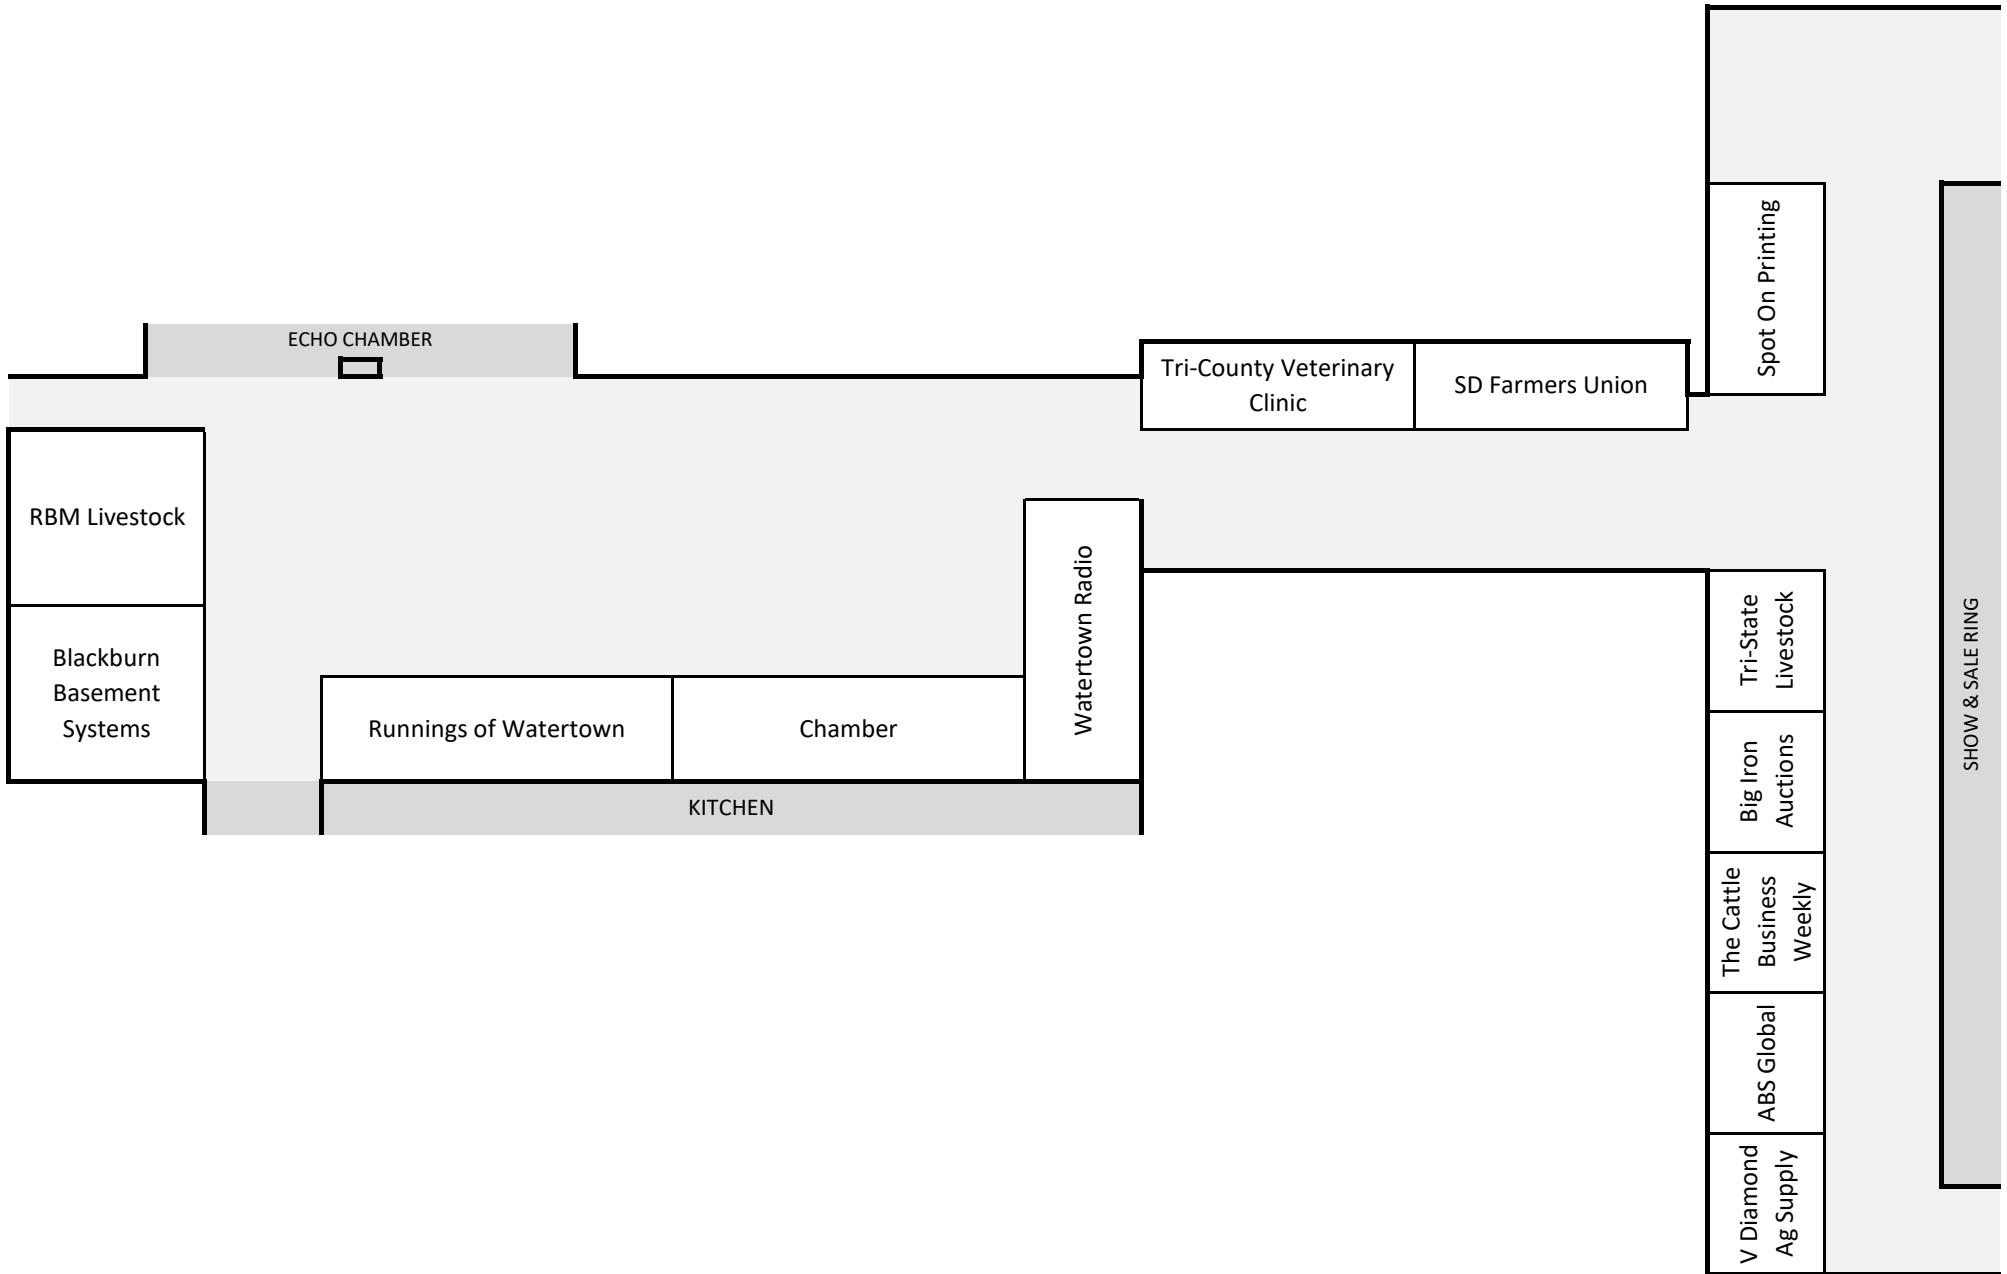

FIELDHOUSE

HALL

ECHO

EXPO I

Lake Area Tehcnical Institute	Kemink Land Company	Midstate Agronomy	Digit-All Technologies	Superior Grain Equipment	Glacial Lakes Ag Supply	Cody Krause Construction	Touchstone Energy Cooperatives	Koehn Marketing, Inc.	GCC Ready Mix	Agri Partners Inc.
Mustang Seeds	Castlewood Farmers Elevator	Brandenburger Agency	MAC's Hardware		Coteau Tiling	Olson's Pest Technicians	Legend Seeds, Inc	Flagpole Farm	Becks Hybrids	
Farm Credit Services of America	Meyer Insurance	AGWRX	Robertson Crop Insurance	Dacotah Bank	KXLG Radio	Ag Plus Farm & Ranch Supply	Reliabank	Latham Seeds	Modern Ag	
Applied Water Technologies		SD Game, Fish & Parks	Popham Agronomics	Midwest Foam & Coatings	New York Life	Agri-Tech Labolt Farmers Grain	Thrivent	Witt Construction /Wick Buildings	Powerlift Hydraulic Doors	Pioneer
MLC Construction		SGS North America	Two Way Solutions	GK Technology Inc	Automated Waste Systems (AWS)		Dakota Ag Concepts	Glacial Lakes Energy	Presicion Ag & Irrigation	
[Redacted]						Peterson Motors Co	Breske Crop Insurance	Healthy Food Ingredients	Reaves Buildings	Active Heating

EXPO II