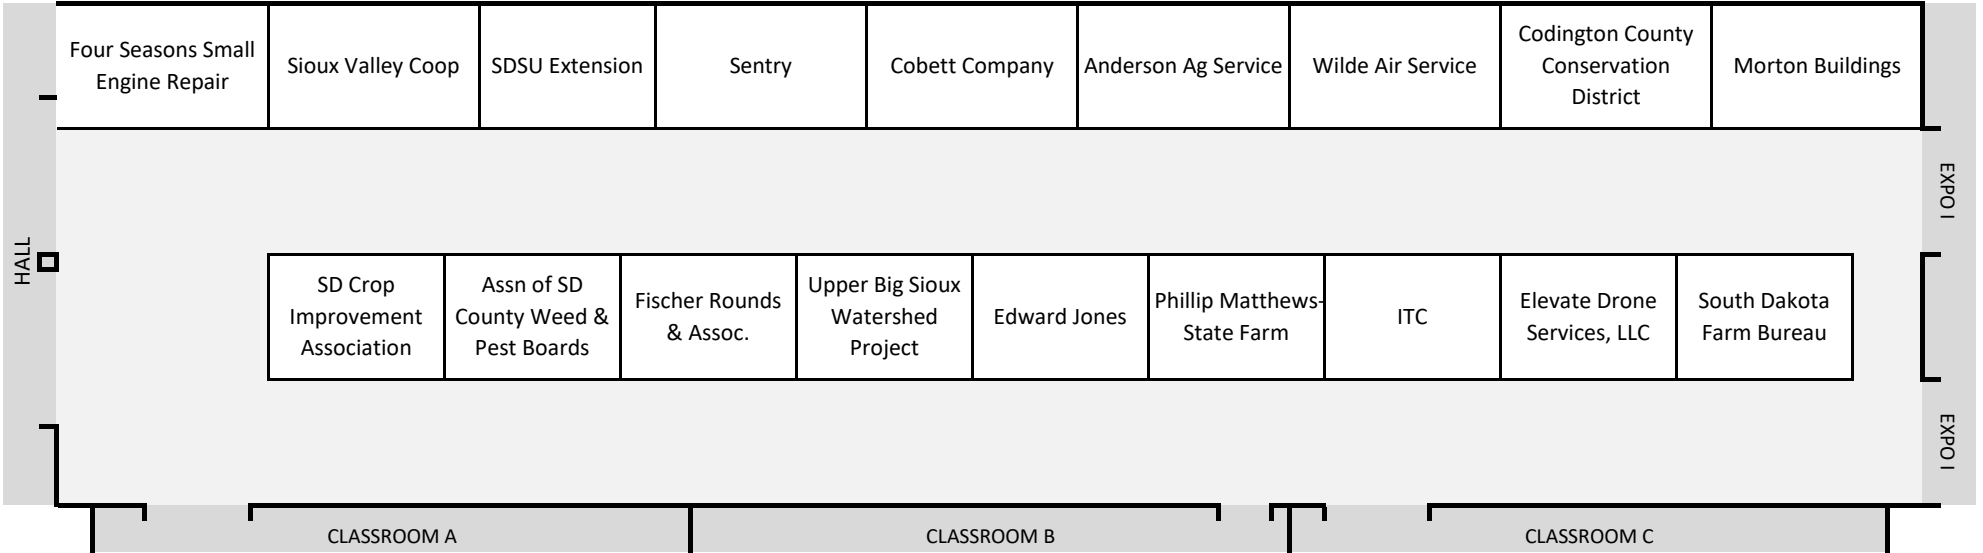

FIELDHOUSE

HALL

ECHO

EXPO I

Lake Area Tehcnical Institute	Kemink Land Company	Midstate Agronomy	Digit-All Technologies	Superior Grain Equipment	Glacial Lakes Ag Supply	Cody Krause Construction	Touchstone Energy Cooperatives	Koehn Marketing, Inc.	GCC Ready Mix	Agri Partners Inc.
Mustang Seeds	Castlewood Farmers Elevator	Brandenburger Agency	MAC's Hardware		Coteau Tiling	Olson's Pest Technicians	Legend Seeds, Inc	Flagpole Farm	Becks Hybrids	
Farm Credit Services of America	Meyer Insurance	AGWRX	Robertson Crop Insurance	Dacotah Bank	KXLG Radio	Ag Plus Farm & Ranch Supply	Reliabank	Latham Seeds	Modern Ag	
Applied Water Technologies		SD Game, Fish & Parks	Popham Agronomics	Midwest Foam & Coatings	New York Life	Agri-Tech Labolt Farmers Grain	Thrivent	Witt Construction /Wick Buildings	Powerlift Hydraulic Doors	Pioneer
MLC Construction		SGS North America	Two Way Solutions	GK Technology Inc	Automated Waste Systems (AWS)		Dakota Ag Concepts	Glacial Lakes Energy	Presicion Ag & Irrigation	
[Redacted]						Peterson Motors Co	Breske Crop Insurance	Healthy Food Ingredients	Reaves Buildings	Active Heating

EXPO II