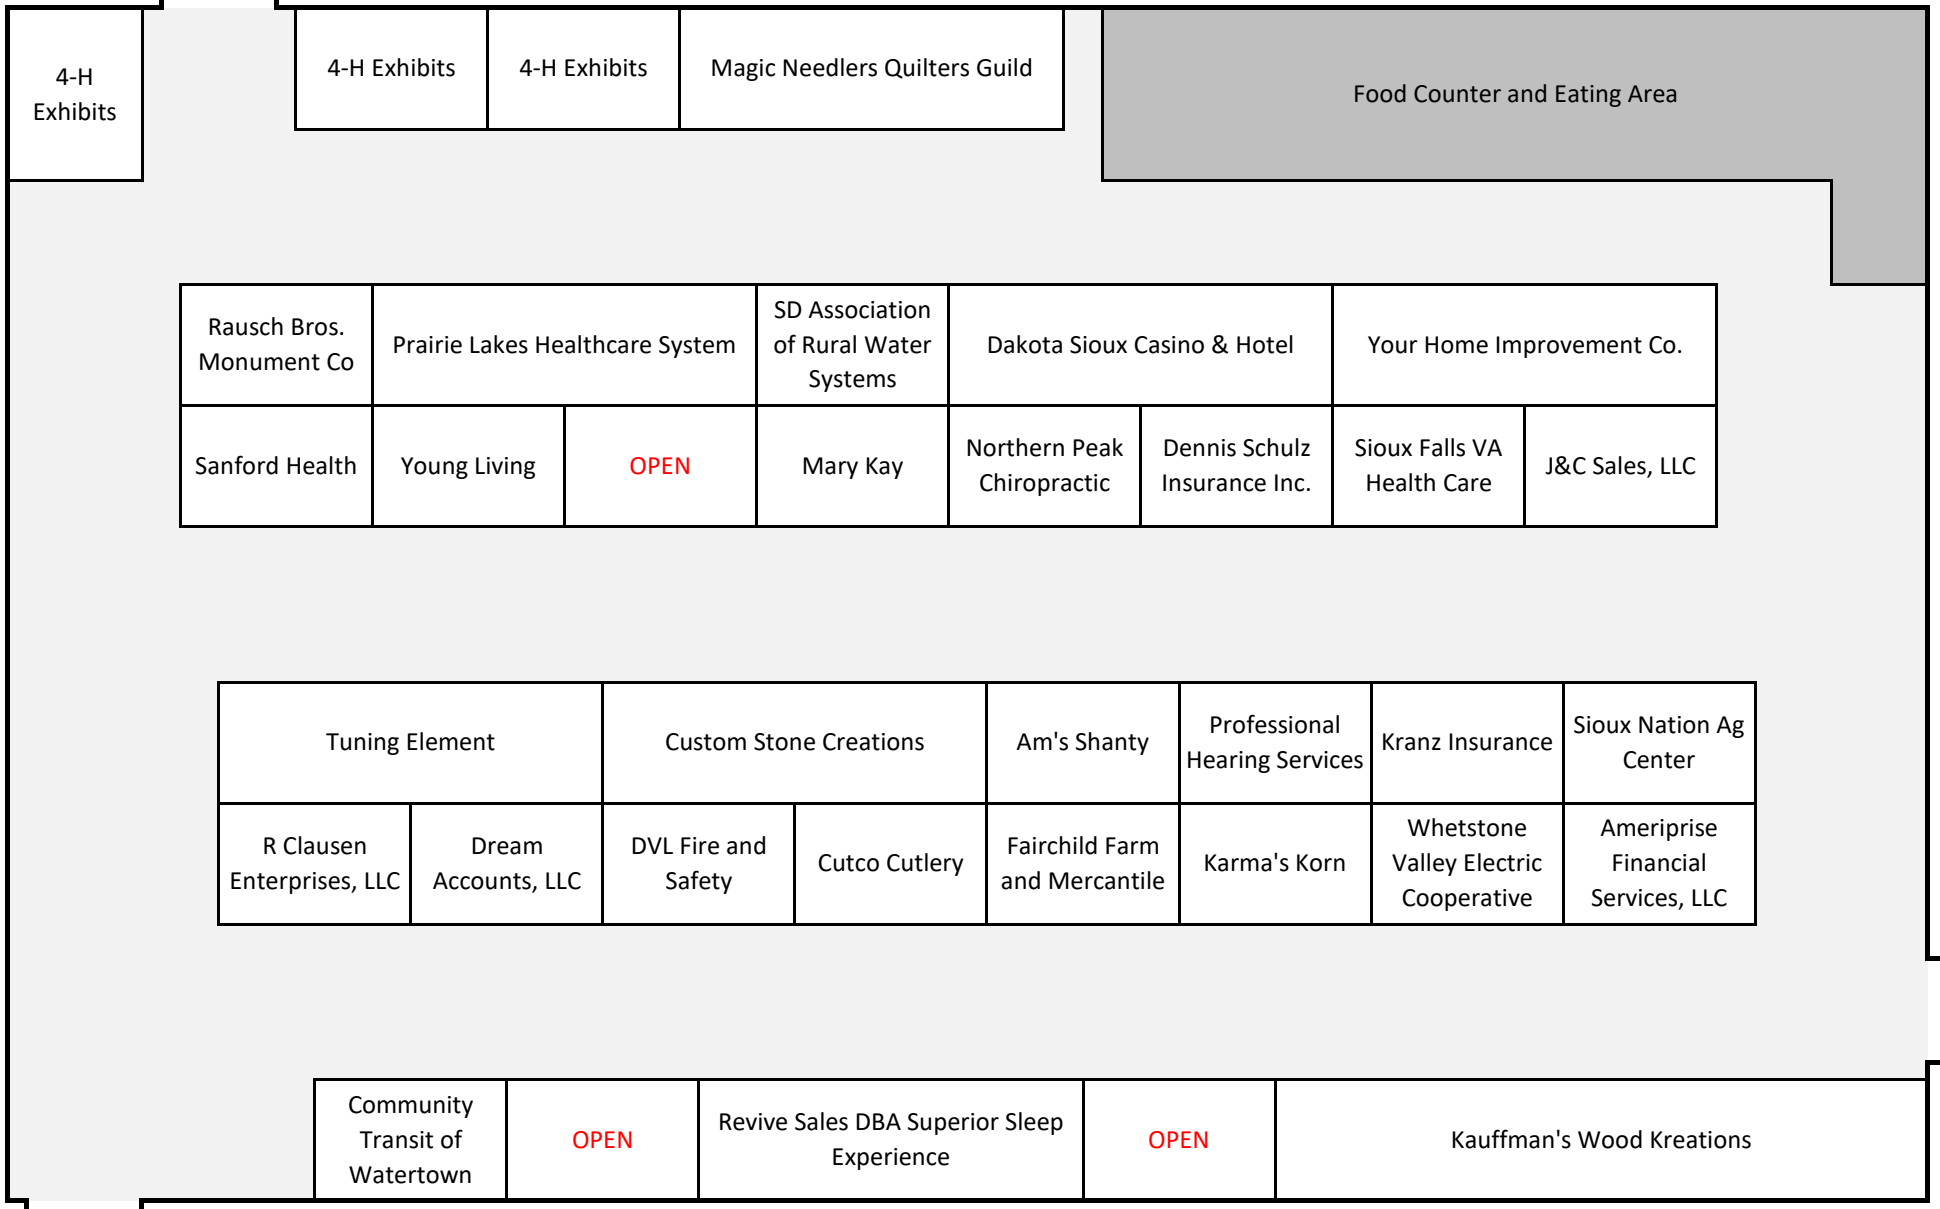

FIELDHOUSE

HALL

ECHO

EXPO I

Lake Area Tehcnical Institute	Kemink Land Company	Midstate Agronomy	Digit-All Technologies	Superior Grain Equipment	Glacial Lakes Ag Supply	Cody Krause Construction	Touchstone Energy Cooperatives	Koehn Marketing, Inc.	GCC Ready Mix	Agri Partners Inc.
Mustang Seeds	Castlewood Farmers Elevator	Brandenburger Agency	MAC's Hardware		Coteau Tiling	Olson's Pest Technicians	Legend Seeds, Inc	Flagpole Farm	Becks Hybrids	
Farm Credit Services of America	Meyer Insurance	AGWRX	Robertson Crop Insurance	Dacotah Bank	KXLG Radio	Ag Plus Farm & Ranch Supply	Reliabank	Latham Seeds	Modern Ag	
Applied Water Technologies		SD Game, Fish & Parks	Popham Agronomics	Midwest Foam & Coatings	New York Life	Agri-Tech Labolt Farmers Grain	Thrivent	Witt Construction /Wick Buildings	Powerlift Hydraulic Doors	Pioneer
MLC Construction		SGS North America	Two Way Solutions	GK Technology Inc	Automated Waste Systems (AWS)		Dakota Ag Concepts	Glacial Lakes Energy	Presicion Ag & Irrigation	
[Redacted]						Peterson Motors Co	Breske Crop Insurance	Healthy Food Ingredients	Reaves Buildings	Active Heating

EXPO II