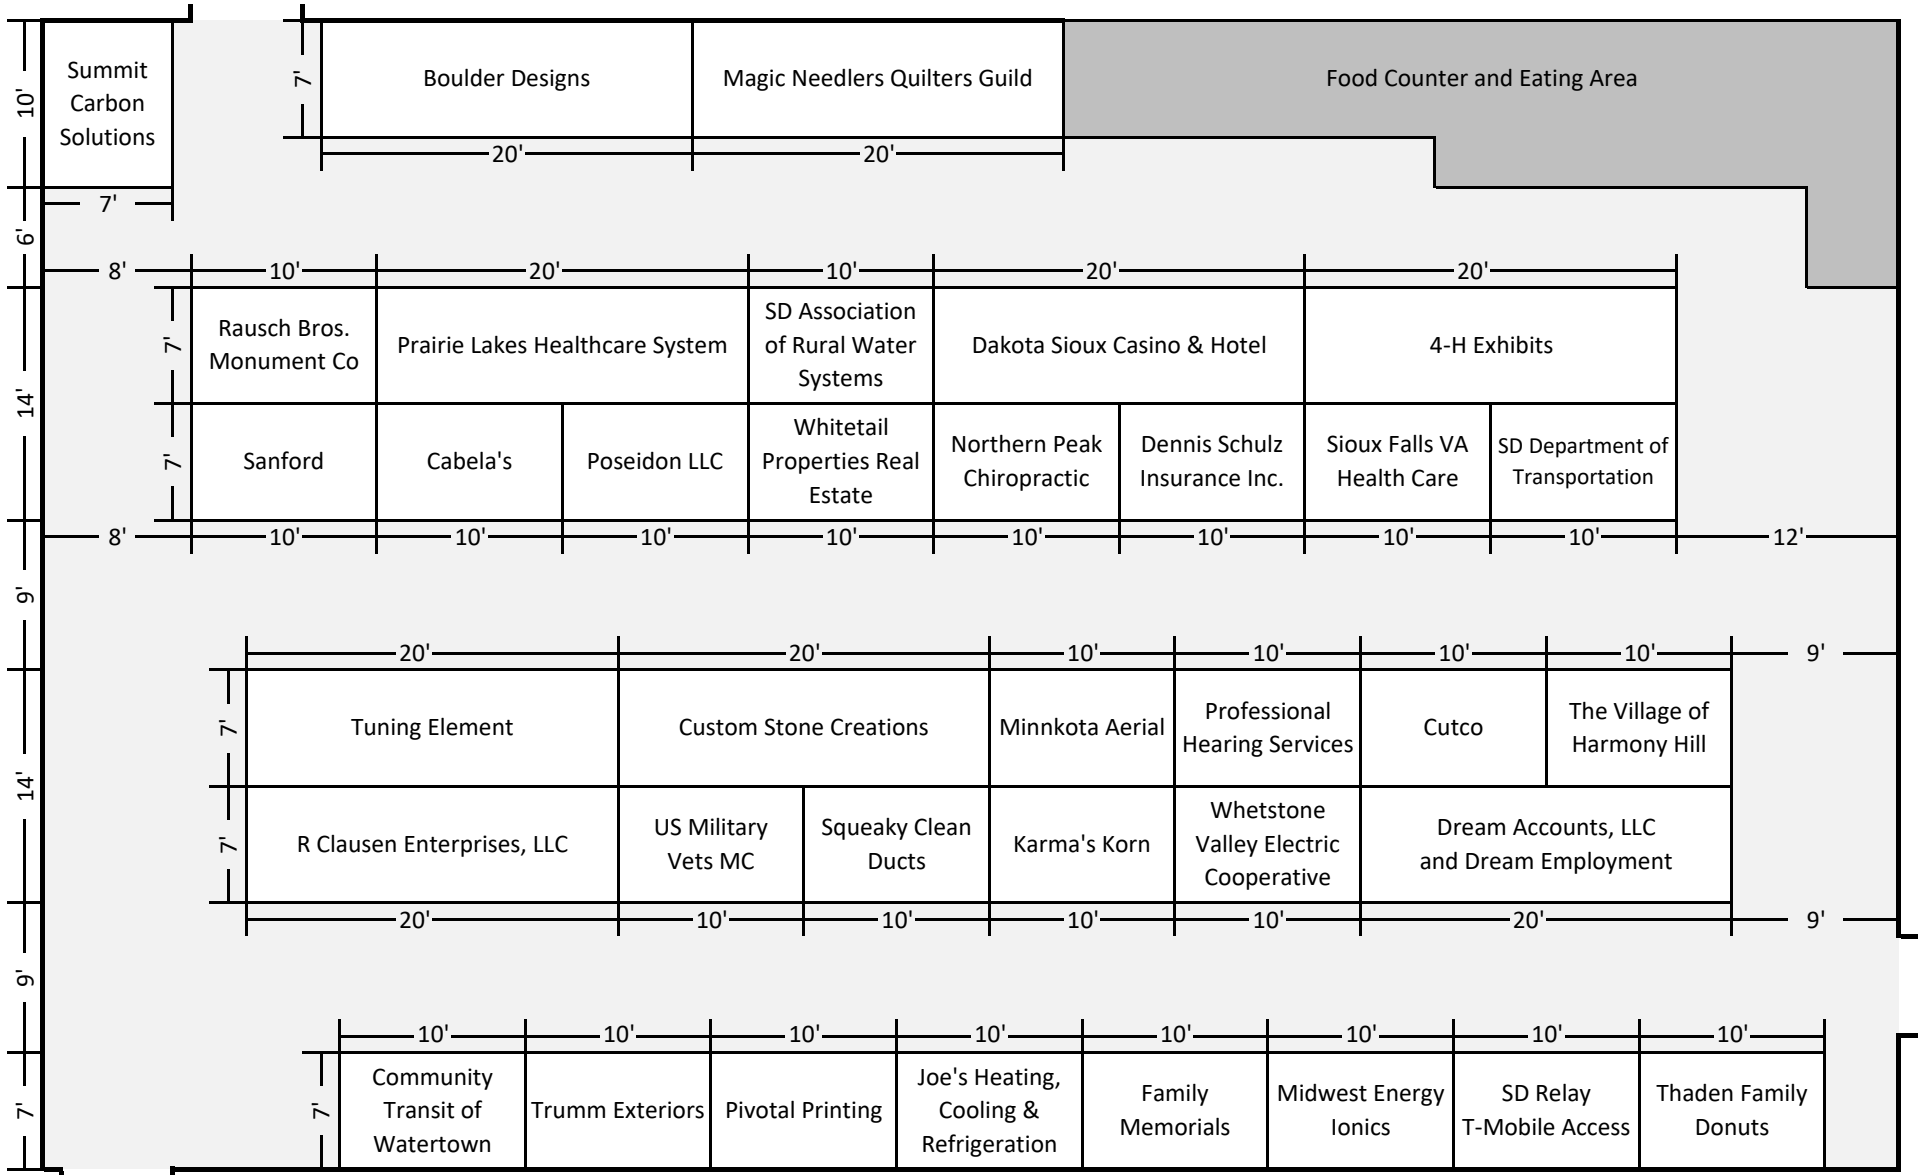

FIELDHOUSE

HALLWAY

ECHO

EXPO I

Lake Area Technical College	Lake Area Technical College	Kemink Land Company	Midstate Agronomy	Innovative Fabricators, Inc	Glacial Lakes Ag Supply Channel Seed	Built Right Buildings	Touchstone Energy Cooperatives	Koehn Marketing, Inc.	Agri Partners Inc.		
10'	10'	10'	10'	10'	10'	10'	10'	20'	20'		
7'	10'	10'	10'	20'	10'	10'	10'	10'	20'	7'	
Mustang Seeds	Castlewood Farmers Elevator	Brandenburger Agency	MAC's Hardware		Coteau Tiling	Olsens Pest Technicians	KING-AG	Blackburn Foundation Repair	Becks Hybrids		
Farm Credit Services of America	Meyer Insurance	AGWRX	Robertson Crop Insurance	Dacotah Bank	KXLG Radio	Applied Water Technologies	Reliabank	Lake Area Ag	Pickard Insurance	Modern Ag	
7'	10'	10'	10'	10'	10'	10'	10'	10'	20'	7'	
7'	20'		10'	10'	10'	10'	10'	10'	10'	10'	7'
Applied Water Technologies	SD Soybean Processors	SD Game, Fish & Parks	Popham Agronomics	Midwest Foam & Coatings	Joy Ranch of South Dakota	LaBolt Farmers Grain Agri-Tech	American Harvest Financial	Witt Construction /Wick Buildings	Powerlift Hydraulic Doors	Pioneer	
7'	10'	MLC Construction	Barrett Agri	Two Way Solutions	GK Technology Inc	Snirt Stopper	Tough Ag	Dakota Ag Concepts	Glacial Lakes Energy, LLC	Ag Solutions, LLC	
	11'	10'	10'	10'	10'	10'	10'	10'	10'	10'	7'
											14'
											8'
											8'
											3'
						Peterson Motors Co	Peterson Farms Seed	Legacy Financial Partners	Reaves Buildings	Active Heating	

EXPO II