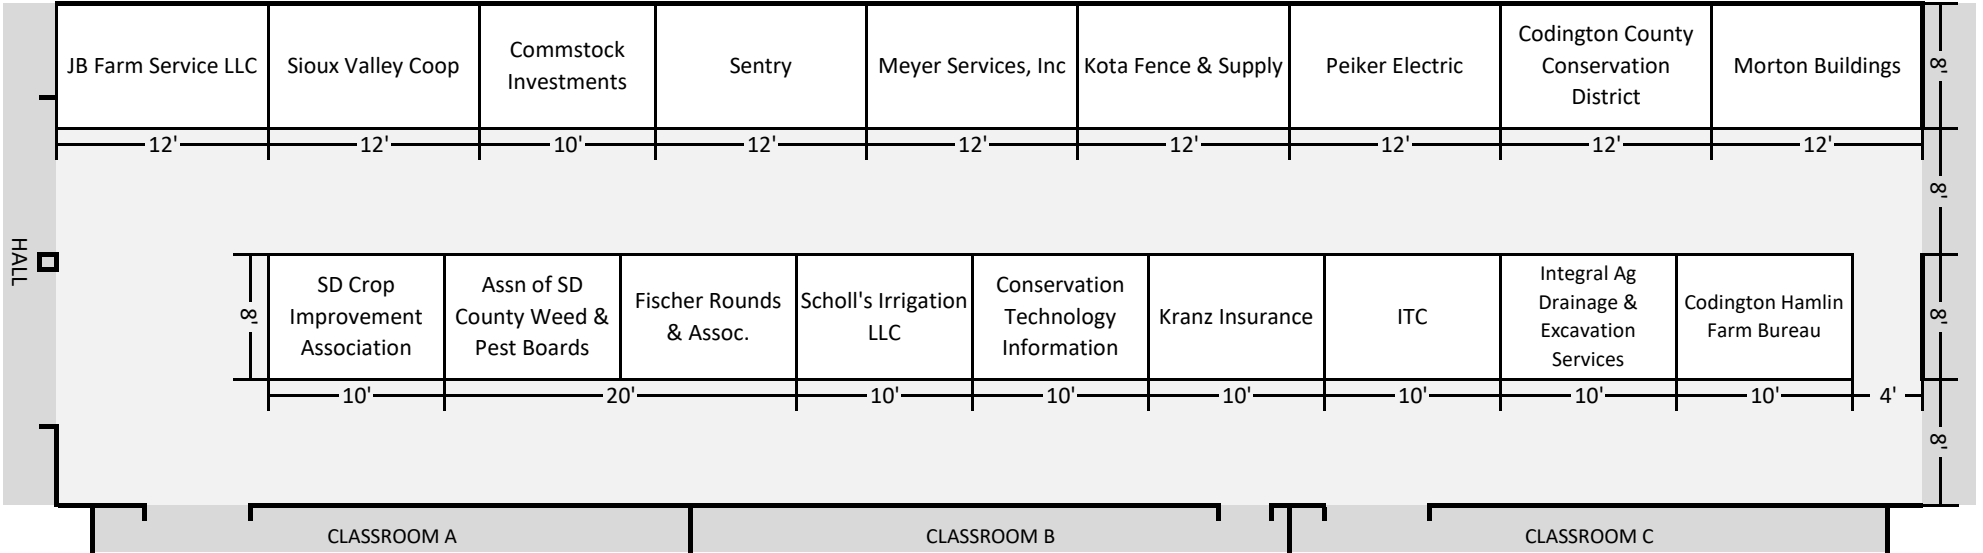

FIELDHOUSE

HALLWAY

ECHO

EXPO I

Lake Area Technical College	Lake Area Technical College	Kemink Land Company	Midstate Agronomy	Innovative Fabricators, Inc	Glacial Lakes Ag Supply Channel Seed	Built Right Buildings	Touchstone Energy Cooperatives	Koehn Marketing, Inc.	Agri Partners Inc.		
10'	10'	10'	10'	10'	10'	10'	10'	20'	20'		
7'	10'	10'	10'	20'	10'	10'	10'	10'	20'	7'	
Mustang Seeds	Castlewood Farmers Elevator	Brandenburger Agency	MAC's Hardware		Coteau Tiling	Olsens Pest Technicians	KING-AG	Blackburn Foundation Repair	Becks Hybrids		
Farm Credit Services of America	Meyer Insurance	AGWRX	Robertson Crop Insurance	Dacotah Bank	KXLG Radio	Applied Water Technologies	Reliabank	Lake Area Ag	Pickard Insurance	Modern Ag	
7'	10'	10'	10'	10'	10'	10'	10'	10'	20'	7'	
7'	20'		10'	10'	10'	10'	10'	10'	10'	10'	7'
Applied Water Technologies	SD Soybean Processors	SD Game, Fish & Parks	Popham Agronomics	Midwest Foam & Coatings	Joy Ranch of South Dakota	LaBolt Farmers Grain Agri-Tech	American Harvest Financial	Witt Construction /Wick Buildings	Powerlift Hydraulic Doors	Pioneer	
7'	10'	MLC Construction	Barrett Agri	Two Way Solutions	GK Technology Inc	Snirt Stopper	Tough Ag	Dakota Ag Concepts	Glacial Lakes Energy, LLC	Ag Solutions, LLC	
	11'	10'	10'	10'	10'	10'	10'	10'	10'	10'	7'
											14'
											8'
											8'
											3'
						Peterson Motors Co	Peterson Farms Seed	Legacy Financial Partners	Reaves Buildings	Active Heating	

EXPO II