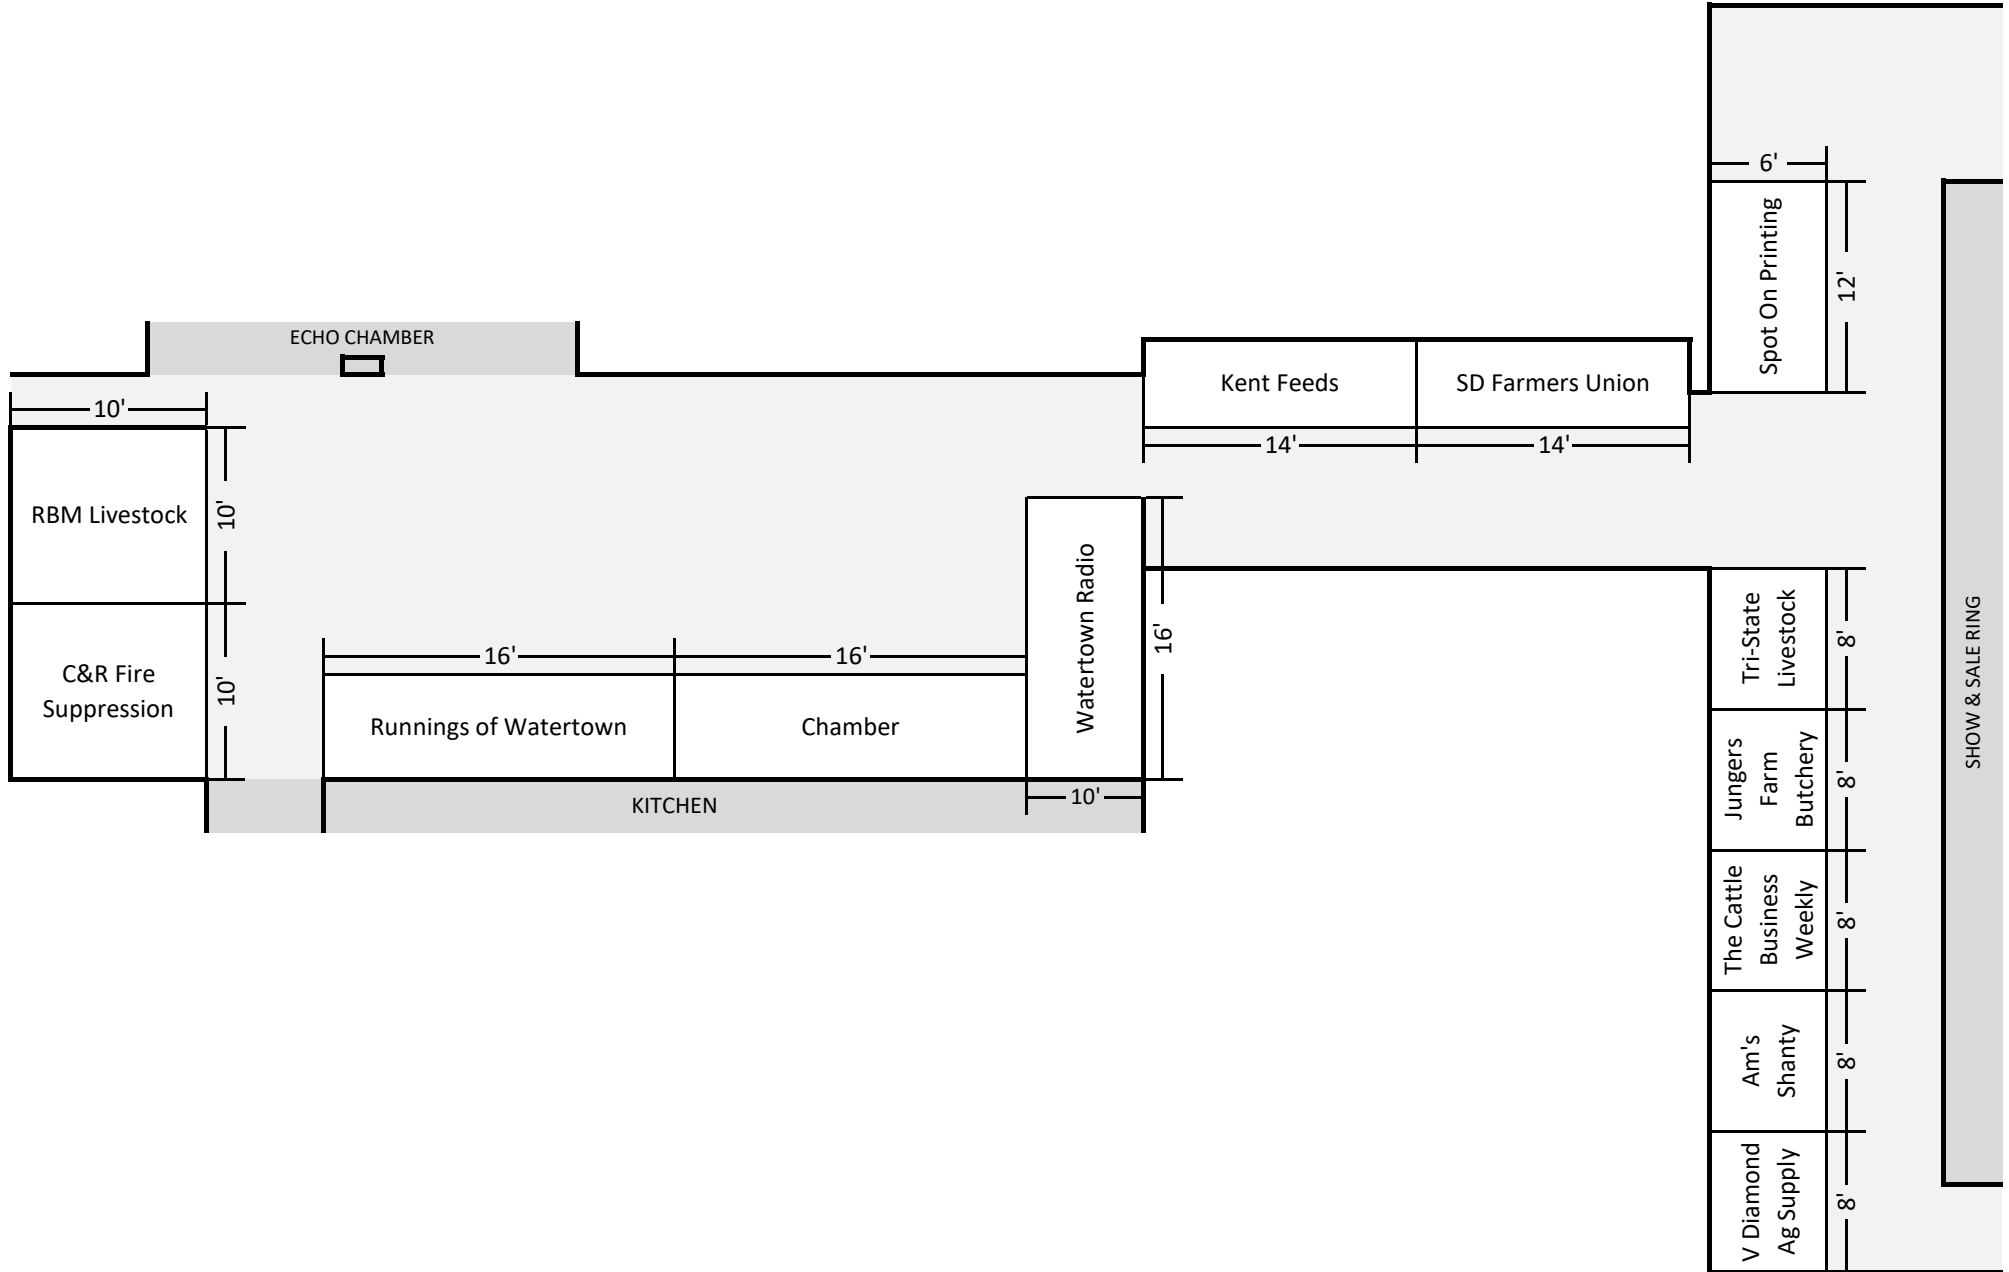

FIELDHOUSE

HALLWAY

ECHO

EXPO I

Lake Area Technical College	Lake Area Technical College	Kemink Land Company	Midstate Agronomy	Innovative Fabricators, Inc	Glacial Lakes Ag Supply Channel Seed	Built Right Buildings	Touchstone Energy Cooperatives	Koehn Marketing, Inc.	Agri Partners Inc.		
10'	10'	10'	10'	10'	10'	10'	10'	20'	20'		
7'	10'	10'	10'	20'	10'	10'	10'	10'	20'	7'	
Mustang Seeds	Castlewood Farmers Elevator	Brandenburger Agency	MAC's Hardware		Coteau Tiling	Olsens Pest Technicians	KING-AG	Blackburn Foundation Repair	Becks Hybrids		
Farm Credit Services of America	Meyer Insurance	AGWRX	Robertson Crop Insurance	Dacotah Bank	KXLG Radio	Applied Water Technologies	Reliabank	Lake Area Ag	Pickard Insurance	Modern Ag	
7'	10'	10'	10'	10'	10'	10'	10'	10'	20'	7'	
7'	20'		10'	10'	10'	10'	10'	10'	10'	10'	7'
Applied Water Technologies	SD Soybean Processors	SD Game, Fish & Parks	Popham Agronomics	Midwest Foam & Coatings	Joy Ranch of South Dakota	LaBolt Farmers Grain Agri-Tech	American Harvest Financial	Witt Construction /Wick Buildings	Powerlift Hydraulic Doors	Pioneer	
7'	10'	MLC Construction	Barrett Agri	Two Way Solutions	GK Technology Inc	Snirt Stopper	Tough Ag	Dakota Ag Concepts	Glacial Lakes Energy, LLC	Ag Solutions, LLC	
	11'	10'	10'	10'	10'	10'	10'	10'	10'	10'	7'
											14'
											8'
											8'
											3'
						Peterson Motors Co	Peterson Farms Seed	Legacy Financial Partners	Reaves Buildings	Active Heating	

EXPO II